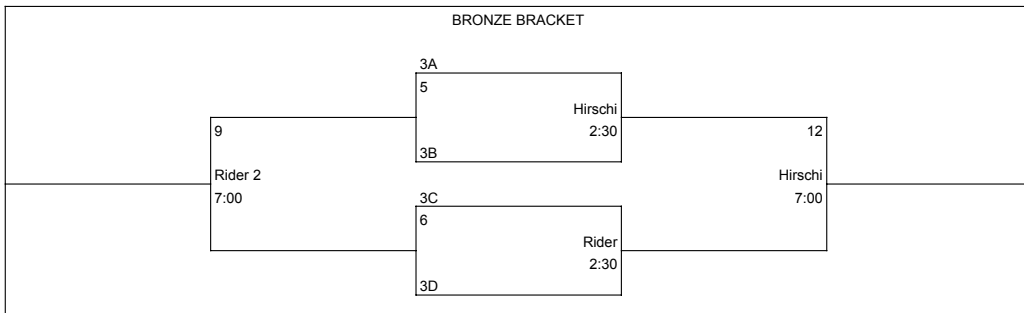

Saturday Nov. 27th

Top team listed is HOME

Gold Bracket

SILVER BRACKET

BRONZE BRACKET

Teams will be seeded according to their W/L record after pool games are completed on Friday.

In the event that teams finish with the same record, seeding will be determined by:

Three Teams Tied: (1) Total Point Differential (+15 points cap per game) (2) Fewest Point Allowed (Total) (3) Most Points Scored (Total)

Warm up balls NOT provided