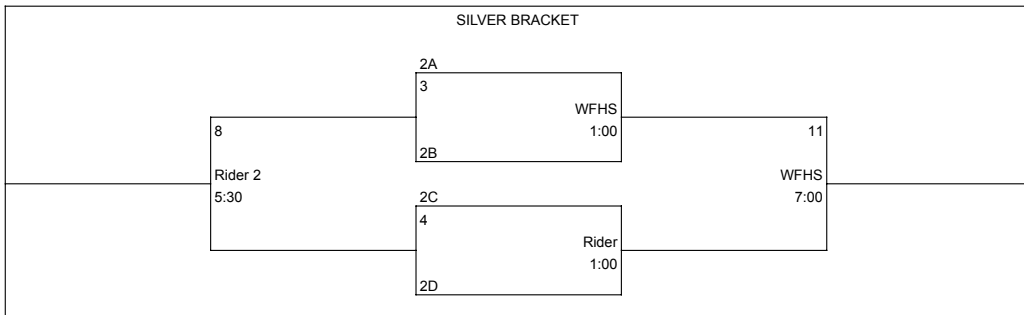

First team listed is HOME

	HIRSCHI	WFHS	RIDER	MSU	Rider 2
11:30	Van Alstyne vs Hirschi	Eules Trinity vs WFHS	Brewer vs Plano East	Rider vs OKC Storm	
4:00	Lbk Estacado vs Brewer	Odessa vs Van Alstyne	Braswell vs Rider	WFHS vs Birdville	
8:30	Braswell vs OKC Storm	Plano East vs Lbk Estacado	Birdville vs Eules Trinity	Hirschi vs Odessa	

Saturday Nov. 27th

Top team listed is HOME

Gold Bracket

SILVER BRACKET

BRONZE BRACKET

Teams will be seeded according to their W/L record after pool games are completed on Friday.

In the event that teams finish with the same record, seeding will be determined by:

Three Teams Tied: (1) Total Point Differential (+15 points cap per game) (2) Fewest Point Allowed (Total) (3) Most Points Scored (Total)

Warm up balls NOT provided