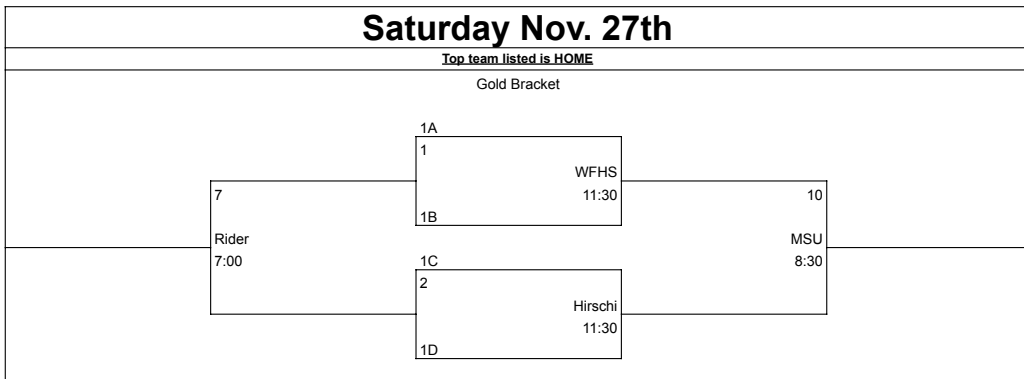

Fantasy of Lights Large School Boys

Wichita Falls, Texas

POOL A	POOL B	POOL C	POOL D
Hirschi	WFHS	Rider	Plano East
Van Alstyne	Birdville	OKC Storm	Brewer
Odessa	Eules Trinity	Braswell	Lubbock Estacado

Friday Nov. 26th

First team listed is HOME

	HIRSCHI	WFHS	RIDER	MSU	Rider 2
11:30	Van Alstyne vs Hirschi	Eules Trinity vs WFHS	Brewer vs Plano East	Rider vs OKC Storm	
4:00	Lbk Estacado vs Brewer	Odessa vs Van Alstyne	Braswell vs Rider	WFHS vs Birdville	
8:30	Braswell vs OKC Storm	Plano East vs Lbk Estacado	Birdville vs Eules Trinity	Hirschi vs Odessa	

Saturday Nov. 27th

Top team listed is HOME

Gold Bracket