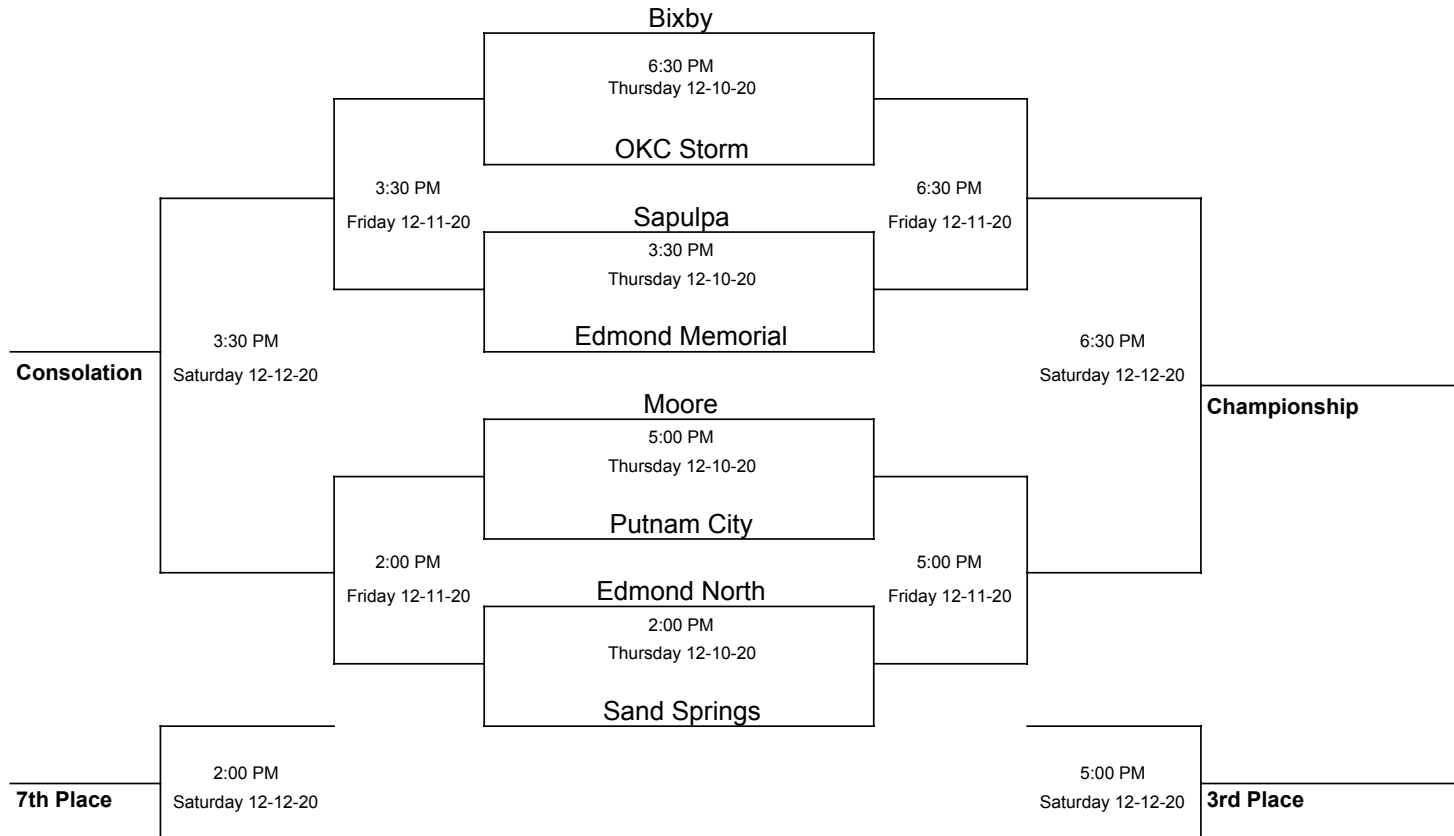

Invitational Basketball Tournament

Girls Bracket

(Presented by Bixby High School)

Teams on the top of the bracket will wear white, or light colored jersey's, and sit to the left of the scorer's table.