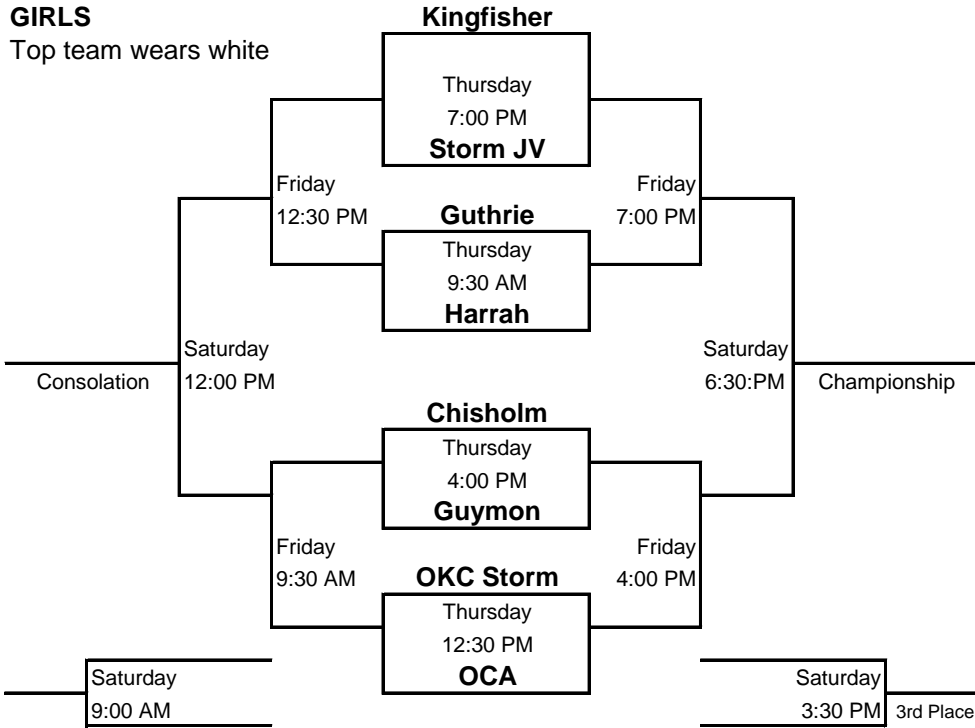

# BUCKLE OF THE WHEATBELT INVITATIONAL

## JANUARY 21-23, 2021

Kingfisher High School, All Purpose Building

### GIRLS

Top team wears white

### BOYS

Top team wears white