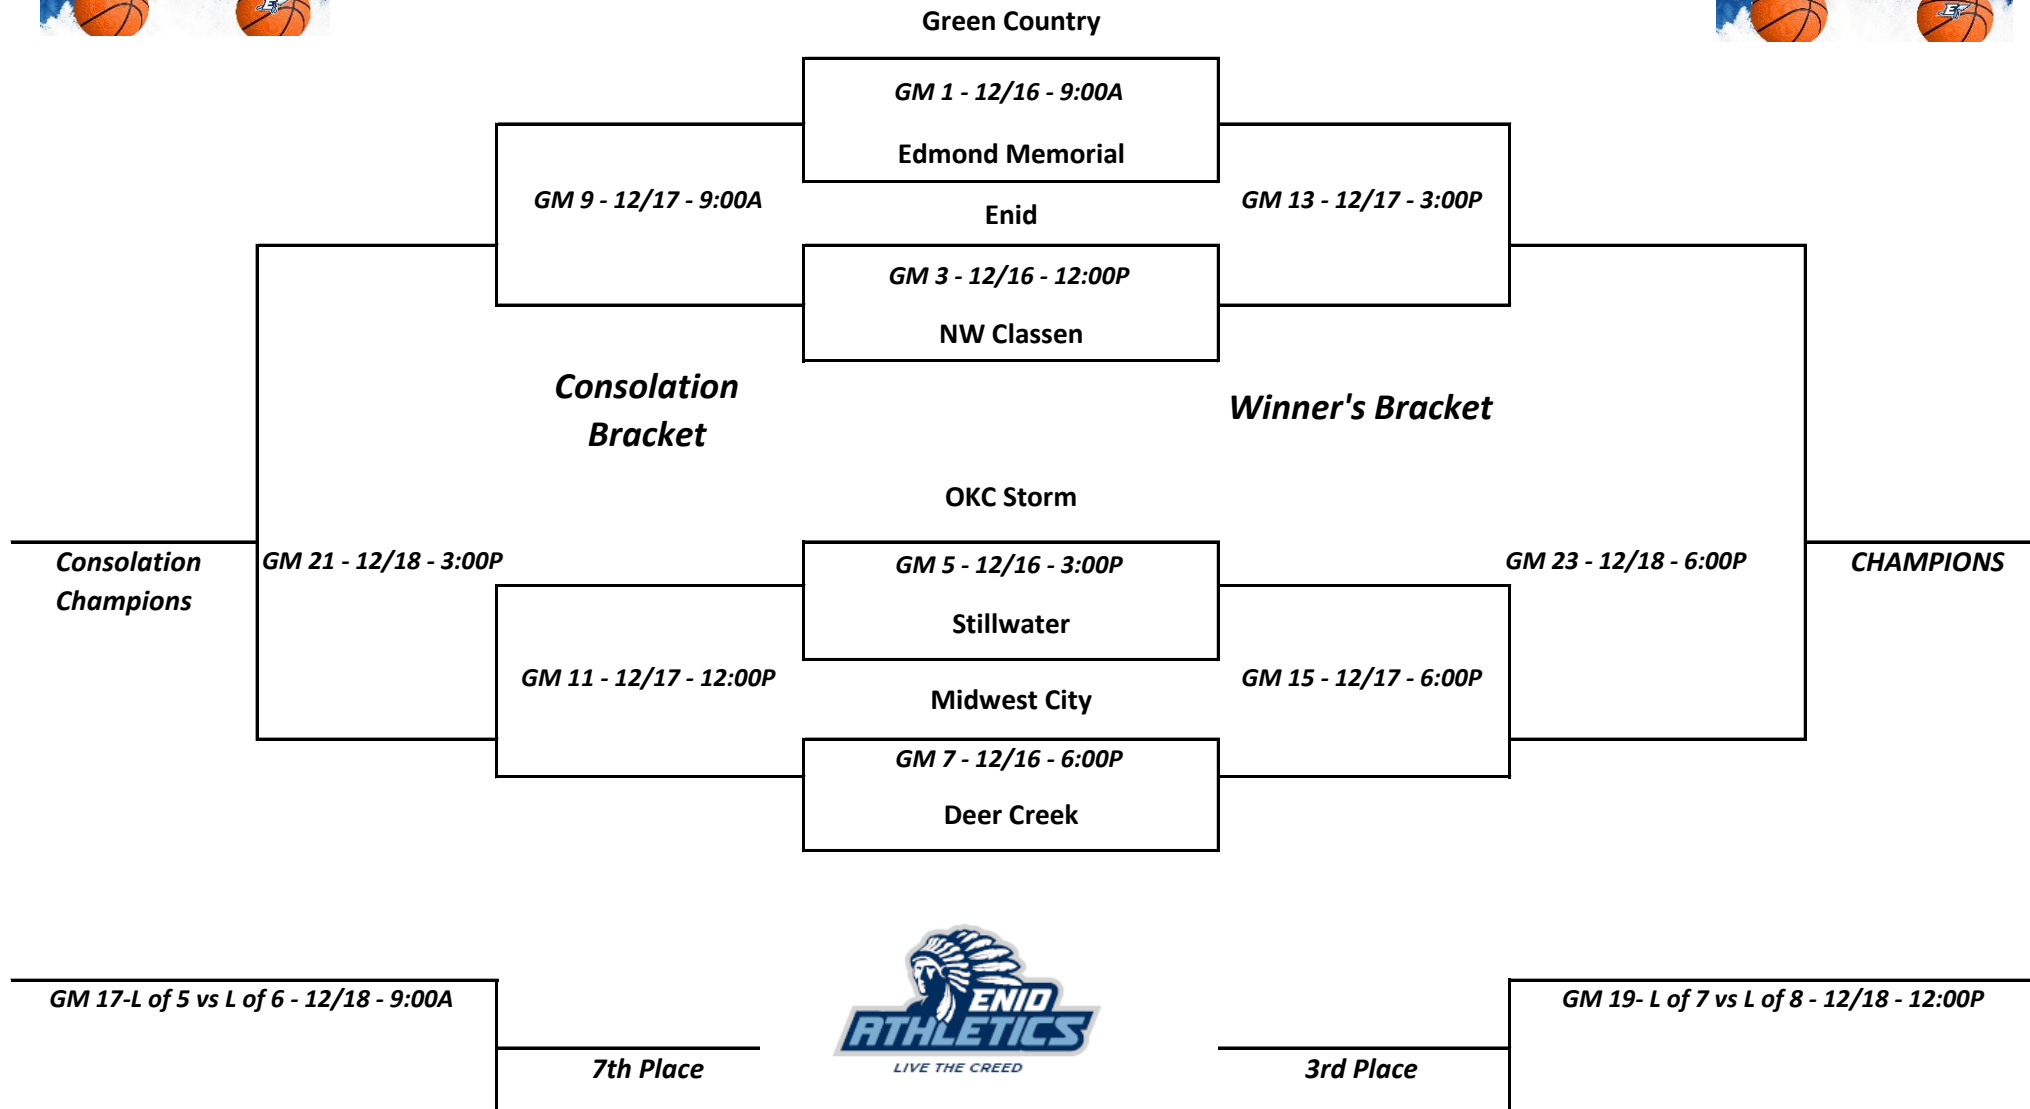

# 21-22 Enid High School Holiday Classic

## GIRLS

**\*\* Top Team on Bracket wears white**

**\*\* Top Team on Bracket wears white**